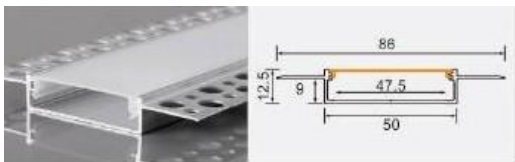

37 mm flexible LED strip / rigid LED bar

WR-15050DB 15050 with flange

L × 166 × 50 mm

138 mm flexible LED strip / rigid LED bar

XT678 4726 internal-corner trim

L × 47 × 26 mm

10 mm flexible LED strip

XT1020 5013 double-top trim 1.2