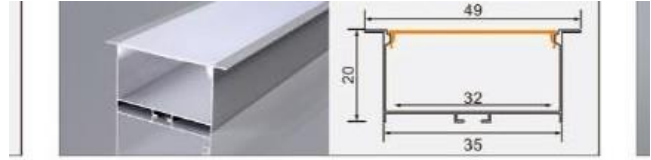

XT750 3520

L × 35 × 20 mm

32 mm flexible LED strip / rigid LED bar

XT371 3030

L × 30 × 30 mm

27 mm flexible LED strip / rigid LED bar

XT795 4010

L × 40 × 10 mm