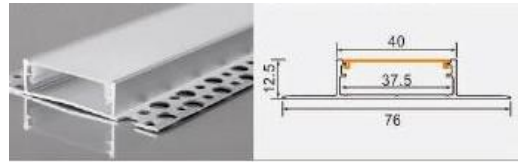

WR-15050 15050

L × 150 × 50 mm

138 mm flexible LED strip / rigid LED bar

XT928 1513 double-bottom trim 1.2

L × 51.3 × 12.5 mm

12 mm flexible LED strip / rigid LED bar

XT1019 4013 double-bottom trim 1.2

L × 76 × 12.5 mm