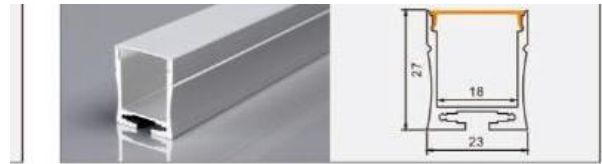

XT339 2327
L × 23 × 27 mm
18 mm flexible LED strip / rigid LED bar