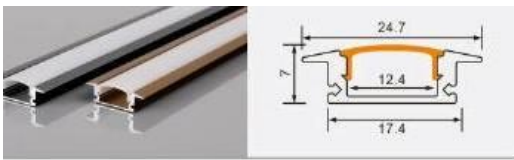

XT59 1919 triangle

L × 19 × 19 mm

12 mm flexible LED strip / rigid LED bar

XT671 1212 with flange

L × 17.4 × 12 mm

10 mm flexible LED strip

XT163 1707 with flange

L × 24.7 × 7 mm