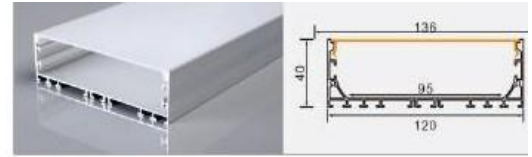

75 mm flexible LED strip / rigid LED bar

BG-239 7535

L × 75 × 35 mm

54 mm flexible LED strip / rigid LED bar

15 mm flexible LED strip / rigid LED bar

BG06 12040

L × 120 × 40 mm

95 mm flexible LED strip / rigid LED bar