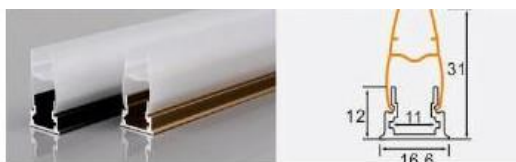

XT291 1731 glass shelf
L × 17 × 31 mm
10 mm flexible LED strip / rigid LED bar