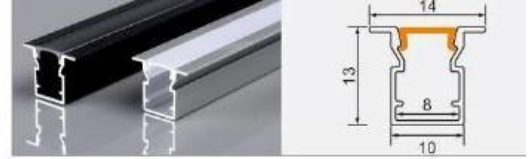

XT451 1013
 L × 10 × 13 mm

XT298 1509
 L × 14.8 × 8.8 mm

8 mm flexible LED strip / rigid LED bar

XT194 2712

L × 27 × 11.8 mm

12 mm flexible LED strip / rigid LED bar

12 mm flexible LED strip / rigid LED bar