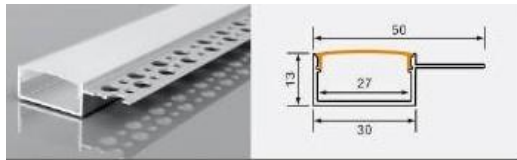

WR-15040 15040

L × 150 × 40 mm

138 mm flexible LED strip / rigid LED bar

21 mm flexible LED strip / rigid LED bar

XT651 13 tile internal corner

L × 54 × 28.4 mm

10 mm flexible LED strip

XT747 3013 single-top trim