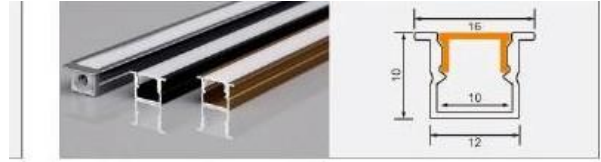

XT538 1210 with flange

L × 16 × 10 mm

10 mm flexible LED strip / rigid LED bar