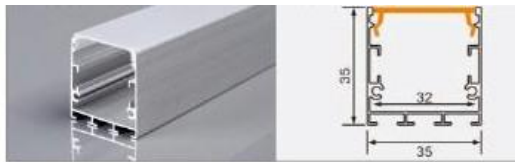

BG87 3535
L × 35 × 35 mm
32 mm flexible LED strip / rigid LED bar