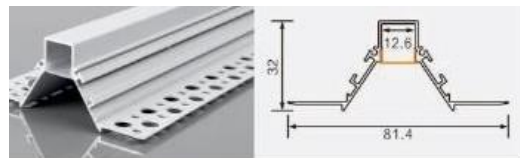

XT789 8132 indirect light
L × 81.4 × 32 mm
12 mm flexible LED strip