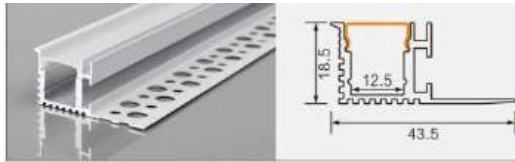

XT628 4319 trim
L × 43.5 × 18.5 mm
12 mm flexible LED strip