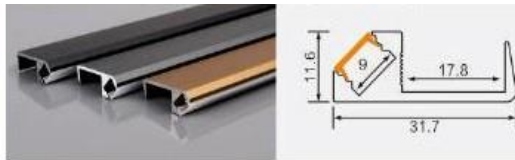

JP12 1232 front-mount shelf

L × 31.7 × 11.6 mm

9 mm flexible LED strip