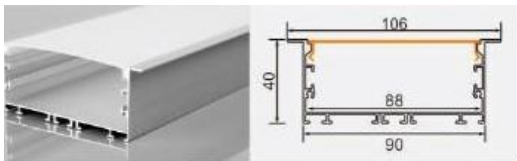

BG53 9040 with flange
L × 106 × 40 mm
88 mm flexible LED strip / rigid LED bar