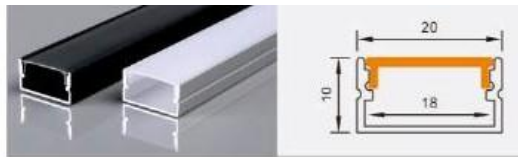

XT385 2010
L × 20 × 10 mm
17 mm flexible LED strip / rigid LED bar