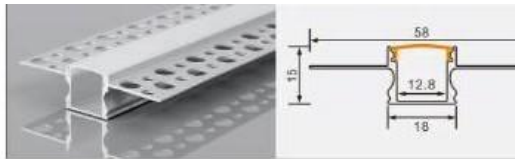

XT480 8050 wall washer

L × 80 × 50 mm
10 mm flexible LED strip / rigid LED bar