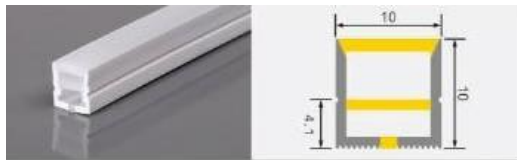

Silicone tubing — Flexible pure silicone

6 products in this category

XT317 5527 stair

L × 55 × 27 mm

12 mm flexible LED strip / rigid LED bar

WR-CX-32 Recessed

L × 60 × 46 mm

2020 solid-wood-board track