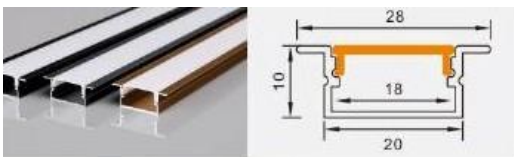

XT400 2010 with flange

L × 28 × 10 mm
17 mm flexible LED strip / rigid LED bar

JP04 3210 surface-mount

L × 29 × 10 mm
5 mm flexible LED strip