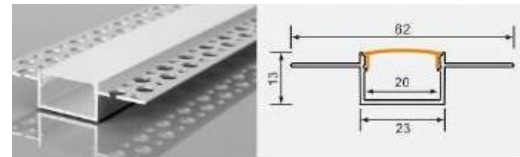

XT713 2313 double-top trim

L × 62 × 13 mm
20 mm flexible LED strip / rigid LED bar