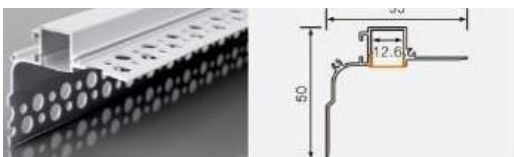

46 mm flexible LED strip / rigid LED bar