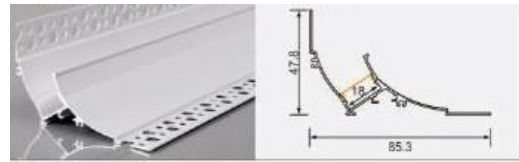

XT914 8548 integrated
L × 85 × 48 mm
18 mm flexible LED strip