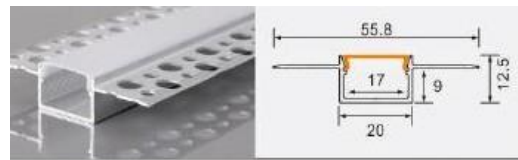

XT931 2013 double-top trim 1.2
L × 55.8 × 12.5 mm
17 mm flexible LED strip / rigid LED bar