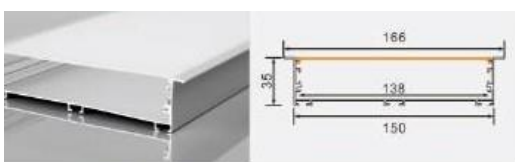

WR15035DB 15035 with flange