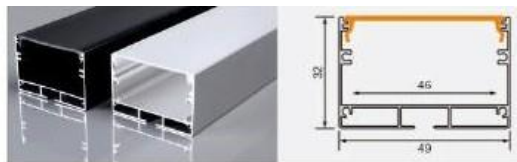

XT399 5032
L × 49 × 32 mm
46 mm flexible LED strip / rigid LED bar