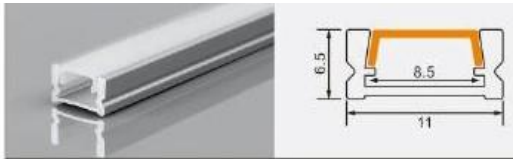

XT483 1107

L × 11 × 6.5 mm

8 mm flexible LED strip / rigid LED bar