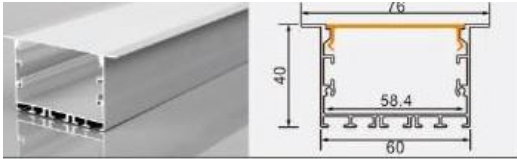

58.4 mm flexible LED strip / rigid LED bar

BG69 8035

L × 80 × 35 mm

72 mm flexible LED strip / rigid LED bar

BG52 6040 with flange

L × 76 × 40 mm

58.4 mm flexible LED strip / rigid LED bar

Office lighting series — Aluminum profile kits