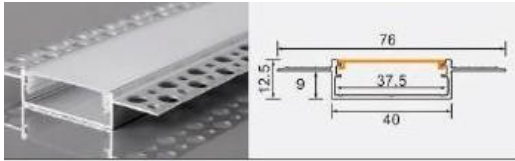

XT1018 4013 double-top trim 1.2

L × 76 × 12.5 mm

37 mm flexible LED strip / rigid LED bar