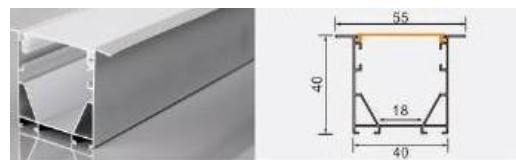

BG-4040A 4040 with flange

L × 55 × 40 mm

18 mm flexible LED strip / rigid LED bar