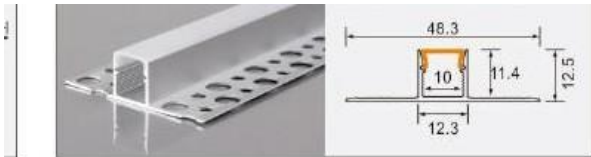

XT927 1313 double-bottom trim 1.2

L × 48.3 × 12.5 mm
10 mm flexible LED strip / rigid LED bar