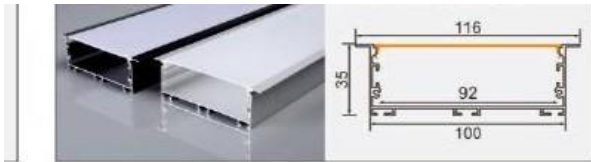

BG57 10035 with flange
L × 116 × 35 mm
92 mm flexible LED strip / rigid LED bar