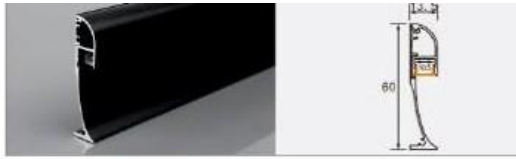

Trim keel — Aluminum profile kits

15 products in this category

XT690+691 6014 skirting
L × 60 × 14 mm
10 mm flexible LED strip / rigid LED bar