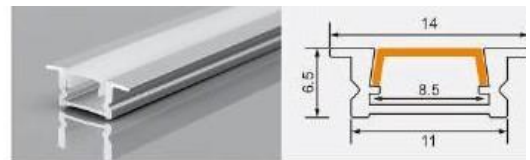

XT484 1107 with flange

L × 14 × 6.5 mm

8 mm flexible LED strip / rigid LED bar