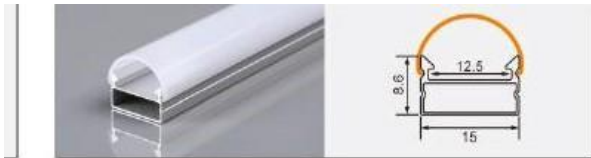

XT90 1509 double-layer
L × 15 × 8.6 mm
12 mm flexible LED strip / rigid LED bar