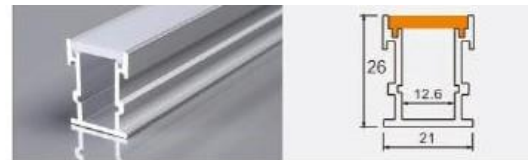

XT210 2226 floor walk-on
L × 21 × 26 mm
12 mm flexible LED strip / rigid LED bar

WR-CX-46 Plaster version
L × 55.6 × 21.1 mm
1.6 magnetic-attraction light

— Square-tube hanger

XT554 2226 with flange, floor walk-on
L × 30 × 26 mm
12 mm flexible LED strip / rigid LED bar