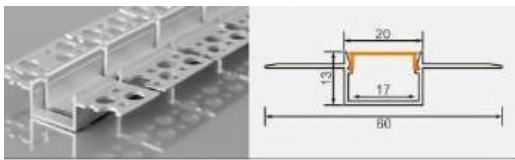

XT711 2013 double-top keel
L × 60 × 13 mm
17 mm flexible LED strip / rigid LED bar