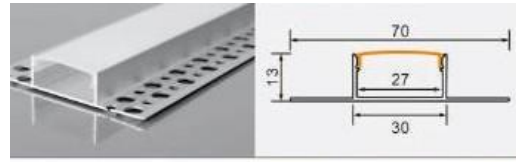

XT743 3013 double-bottom keel
L × 70 × 13 mm
27 mm flexible LED strip / rigid LED bar