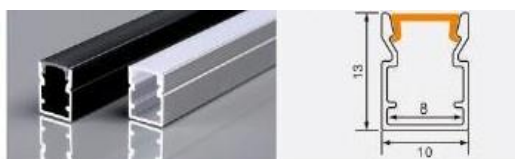

XT451 1013
L × 10 × 13 mm