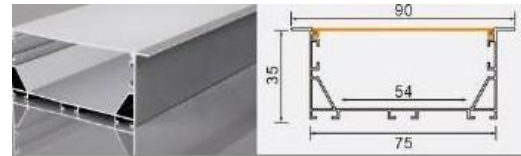

95 mm flexible LED strip / rigid LED bar

BG-240 7535 with flange

L × 90 × 35 mm