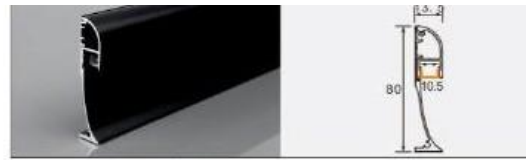

XT828+691 8014 skirting
L × 80 × 14 mm
10 mm flexible LED strip / rigid LED bar