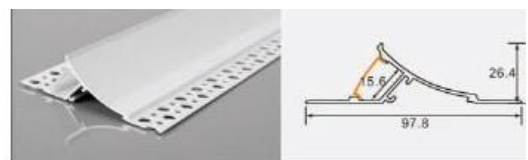

XT695 9826 wall washer