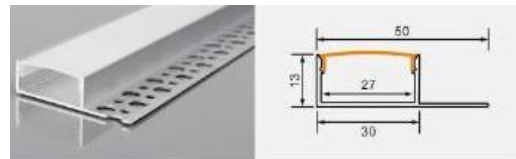

L × 50 × 13 mm

27 mm flexible LED strip / rigid LED bar

WR-15040DB 15040 with flange

L × 166 × 40 mm

138 mm flexible LED strip / rigid LED bar

XT652 13 tile external corner

L × 41.3 × 30.3 mm

10 mm flexible LED strip