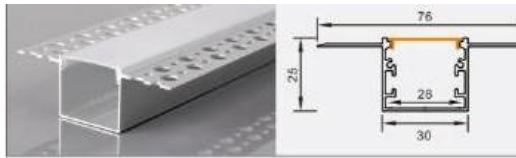

L × 86 × 12.5 mm

47 mm flexible LED strip / rigid LED bar

WR-20050 20050

L × 200 × 50 mm

188 mm flexible LED strip / rigid LED bar

XT679 4723 external-corner trim
 L × 47 × 23 mm
 10 mm flexible LED strip

XT1021 5013 double-bottom trim 1.2
 L × 86 × 12.5 mm
 47 mm flexible LED strip / rigid LED bar