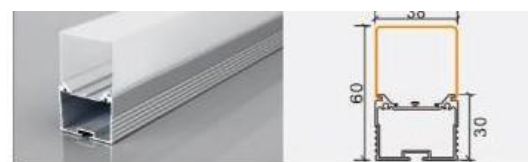

RG508 3860 three-sided emitting