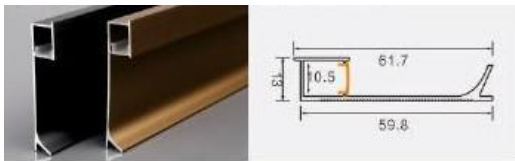

JP12 1232 front-mount shelf

L × 31.7 × 11.6 mm

9 mm flexible LED strip

XT298 1509

L × 14.8 × 8.8 mm

12 mm flexible LED strip / rigid LED bar

XT650 6013 skirting

L × 61.7 × 13 mm