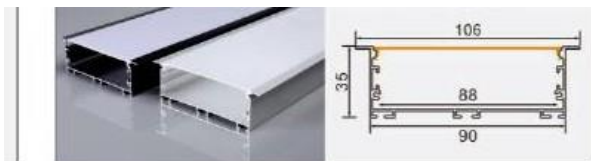

BG158 9035 with flange
L × 106 × 35 mm
88 mm flexible LED strip / rigid LED bar