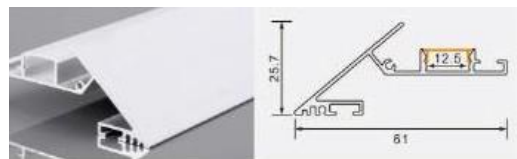

XT682 16 triangle trim

L × 33 × 15.9 mm
10 mm flexible LED strip