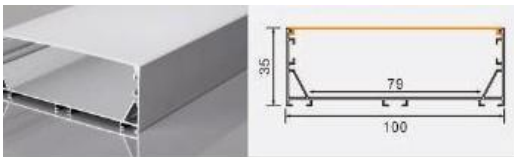

L × 105 × 35 mm

69 mm flexible LED strip / rigid LED bar

BG16 20040 with flange

L × 216 × 40 mm

175 mm flexible LED strip / rigid LED bar

BG23 15085

L × 150 × 85 mm

125 mm flexible LED strip / rigid LED bar