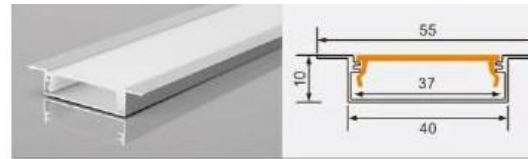

XT749 3520 with flange

L × 49 × 20 mm

32 mm flexible LED strip / rigid LED bar

XT551 3030 with flange

L × 42 × 30 mm

27 mm flexible LED strip / rigid LED bar

XT796 4010 with flange

L × 55 × 10 mm

37 mm flexible LED strip / rigid LED bar