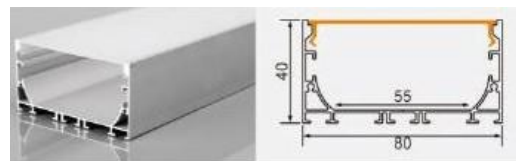

BG04 8040
L × 80 × 40 mm
55 mm flexible LED strip / rigid LED bar