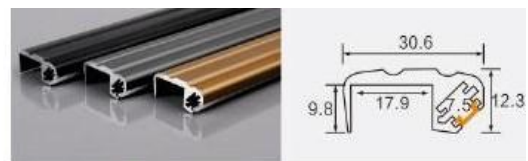

JP13 1230 front-mount shelf
L × 30.6 × 12.3 mm