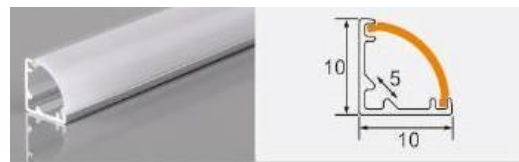

L × 21 × 14 mm

12 mm rigid LED bar

XT484 1107 with flange

L × 14 × 6.5 mm

8 mm flexible LED strip / rigid LED bar

XT445 1515 with flange

L × 23 × 14.5 mm

12 mm flexible LED strip / rigid LED bar