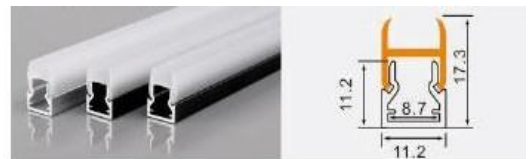

XT319 1117 glass shelf
L × 11.2 × 17.3 mm
8 mm flexible LED strip / rigid LED bar