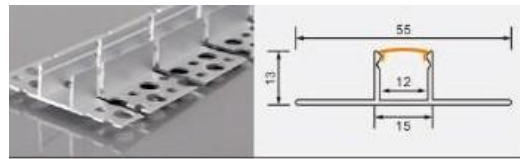

XT706 1513 double-bottom keel
L × 55 × 13 mm
12 mm flexible LED strip / rigid LED bar