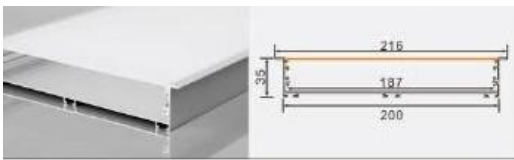

WR20035DB 20035 with flange
L × 216 × 35 mm
187 mm flexible LED strip / rigid LED bar