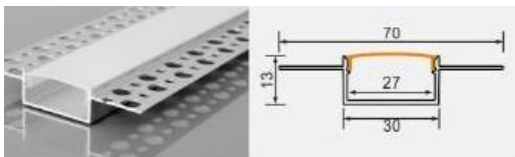

XT742 3013 double-top keel
L × 70 × 13 mm
27 mm flexible LED strip / rigid LED bar