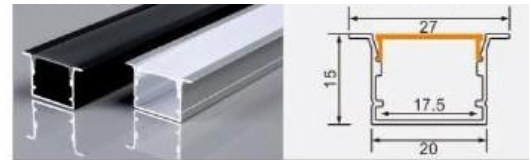

XT433 2015 with flange

L × 27 × 15 mm

17 mm flexible LED strip / rigid LED bar