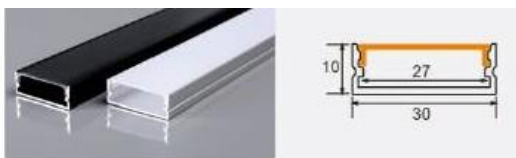

XT446 3010

L × 30 × 10 mm

27 mm flexible LED strip / rigid LED bar