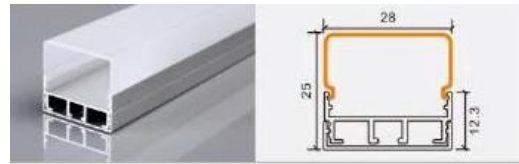

XT66+69 2825 three-sided emitting
L × 28 × 25 mm
25 mm flexible LED strip / rigid LED bar