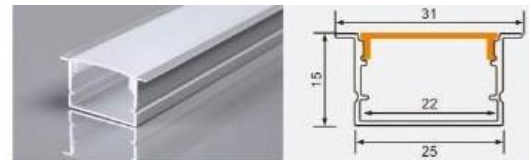

L × 75 × 20 mm

66 mm flexible LED strip / rigid LED bar

XT239 Round 20 (ø20)

L × ø20 mm

12 mm flexible LED strip / rigid LED bar

XT414 2515 with flange

L × 31 × 15 mm

22 mm flexible LED strip / rigid LED bar