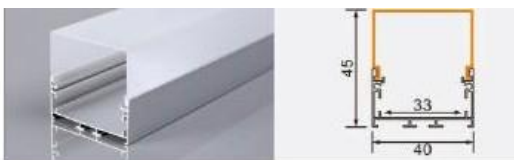

BG45 4045 three-sided emitting
L × 40 × 45 mm
30 mm flexible LED strip / rigid LED bar