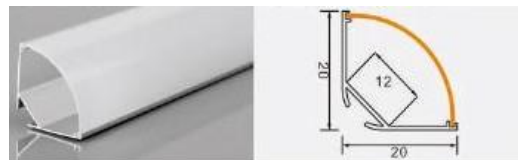

XT632 2020 triangle

L × 20 × 20 mm

12 mm flexible LED strip / rigid LED bar