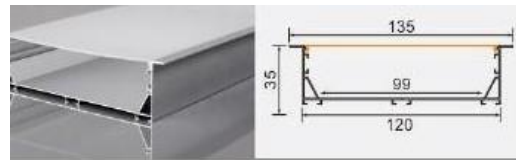

BG-210 12035 with flange

L × 135 × 35 mm

100 mm flexible LED strip / rigid LED bar