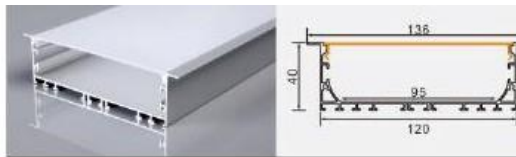

BG18 5075

L × 50 × 75 mm

25 mm flexible LED strip / rigid LED bar

BG-240 7535 with flange

L × 90 × 35 mm

54 mm flexible LED strip / rigid LED bar

BG14 12040 with flange

L × 136 × 40 mm