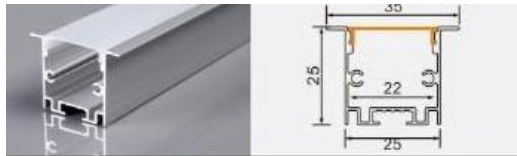

20 mm flexible LED strip / rigid LED bar

XT438 2310

L × 23.5 × 9.8 mm

20 mm flexible LED strip / rigid LED bar

22 mm flexible LED strip / rigid LED bar

XT335 2320 with flange

L × 30 × 20 mm

20 mm flexible LED strip / rigid LED bar