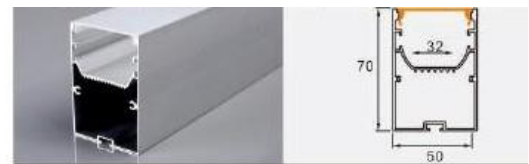

BG95 5070
L × 50 × 70 mm
32 mm flexible LED strip / rigid LED bar