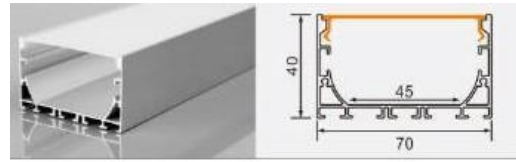

BG03 7040
L × 70 × 40 mm
45 mm flexible LED strip / rigid LED bar