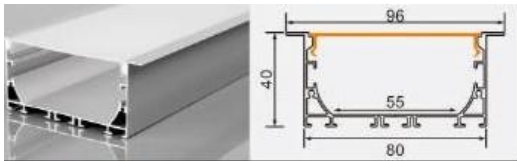

BG12 8040 with flange
L × 96 × 40 mm
55 mm flexible LED strip / rigid LED bar