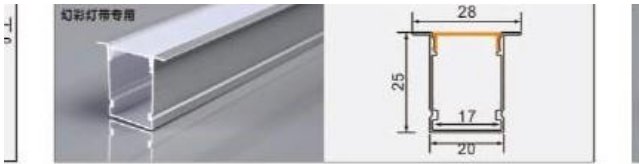

XT458 2025 with flange
L × 28 × 25 mm
17 mm flexible LED strip — for rainbow LED strip