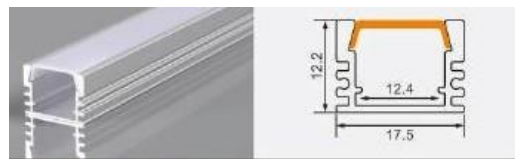

XT397 1712
L × 17.5 × 12.2 mm
12 mm flexible LED strip / rigid LED bar