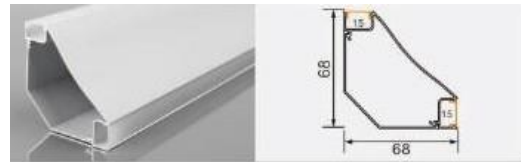

XT714+715 6868 crown molding
L × 68 × 68 mm
15 mm flexible LED strip