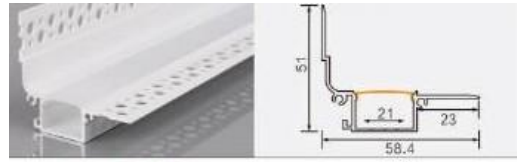

XT804 1013 double-bottom trim

L × 41 × 13 mm
8 mm flexible LED strip / rigid LED bar