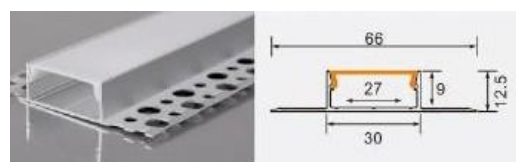

12 mm flexible LED strip / rigid LED bar

XT932 3013 double-top trim 1.2

L × 66 × 12.5 mm

27 mm flexible LED strip / rigid LED bar

WR-20040DB 20040 with flange

L × 216 × 40 mm

188 mm flexible LED strip / rigid LED bar