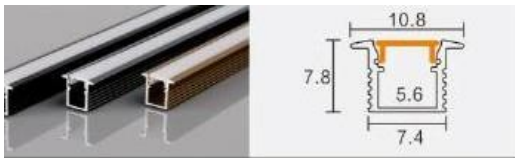

JP30 Weld-free 0808 with flange
L × 10.8 × 7.8 mm
5 mm flexible LED strip / rigid LED bar