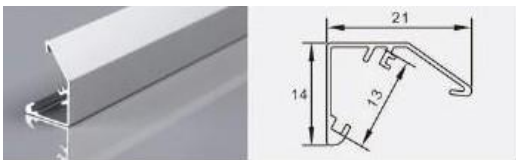

12 mm flexible LED strip / rigid LED bar

XT483 1107

L × 11 × 6.5 mm

8 mm flexible LED strip / rigid LED bar

XT444 1515

L × 14.5 × 14.5 mm

12 mm flexible LED strip / rigid LED bar

XT77 2114 reflective channel