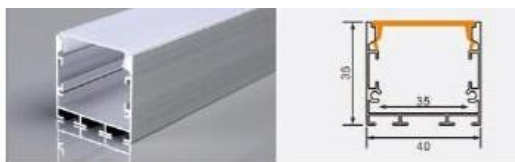

BG40 4035
L × 40 × 35 mm
35 mm flexible LED strip / rigid LED bar