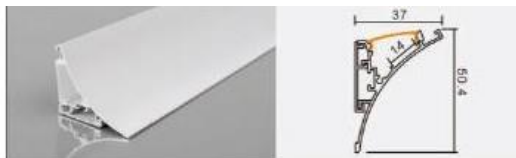

XT683+684 3750 skirting wall light
L × 37 × 50.4 mm
14 mm flexible LED strip / rigid LED bar