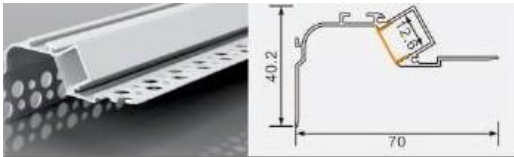

XT786 7040 indirect light
L × 70 × 10.2 mm