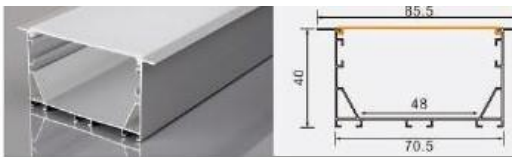

BG-7040A 7040 with flange
L × 85.5 × 40 mm
48 mm flexible LED strip / rigid LED bar