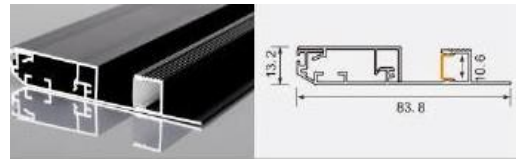

XT906+908 8413 skirting
L × 83.8 × 13.2 mm
10 mm flexible LED strip / rigid LED bar