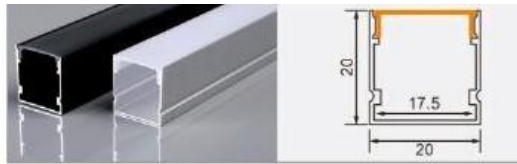

L × 43 × 15 mm

27 mm flexible LED strip / rigid LED bar

XT458 2025 with flange
 L × 28 × 25 mm
 17 mm flexible LED strip — for rainbow LED strip

XT66+69 2825 three-sided emitting
 L × 28 × 25 mm
 25 mm flexible LED strip / rigid LED bar