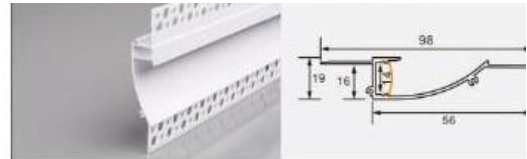

XT585 9819 indirect light
L × 98 × 19 mm
14 mm flexible LED strip