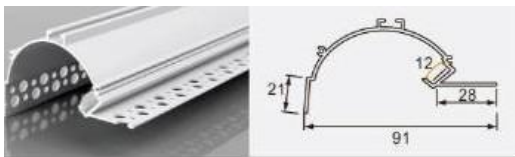

XT525 9150 indirect-light channel
L × 91 × 50 mm