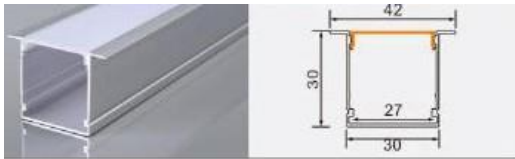

XT795 4010

L × 40 × 10 mm

37 mm flexible LED strip / rigid LED bar