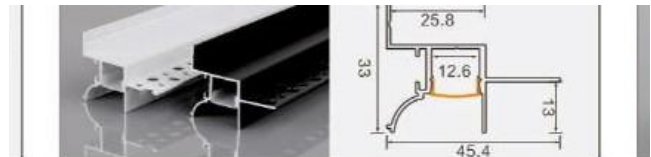

XT680 4533 indirect light
L × 45.4 × 33 mm
12 mm flexible LED strip