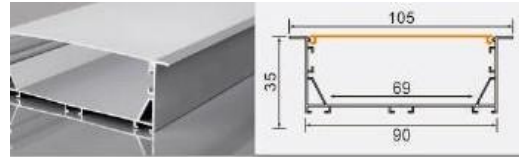

95 mm flexible LED strip / rigid LED bar

BG21 10075

L × 100 × 75 mm

75 mm flexible LED strip / rigid LED bar

BG08 20040

L × 200 × 40 mm

175 mm flexible LED strip / rigid LED bar

BG-237 9035 with flange