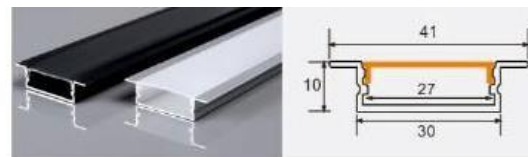

L × 43 × 20 mm

27 mm flexible LED strip / rigid LED bar

XT356 5025 with flange

L × 65 × 20 mm

47 mm flexible LED strip / rigid LED bar

XT447 3010 with flange

L × 41 × 10 mm

27 mm flexible LED strip / rigid LED bar