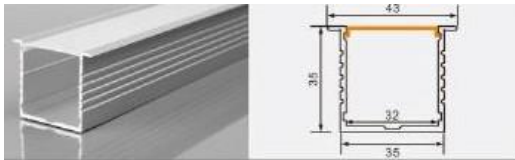

XT204 3535 with flange

L × 43 × 35 mm

32 mm flexible LED strip / rigid LED bar