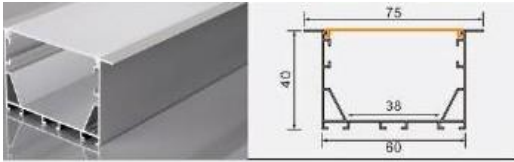

BG-6040A 6040 with flange
L × 75 × 40 mm
38 mm flexible LED strip / rigid LED bar