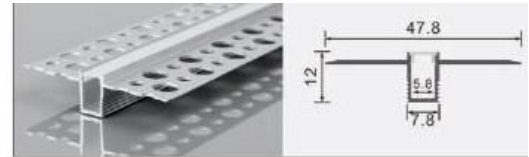

XT791 0812 double-top trim
L × 48 × 12 mm
5 mm flexible LED strip