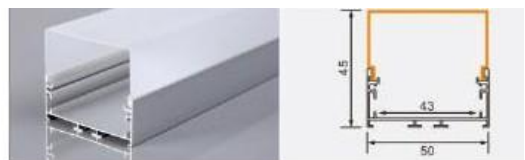

L × 166 × 35 mm
138 mm flexible LED strip / rigid LED bar

BG64 5035 with flange, thick version
L × 66 × 35 mm
42 mm flexible LED strip / rigid LED bar

L × 38 × 60 mm
10 mm flexible LED strip / rigid LED bar

WR20035 20035
L × 200 × 35 mm
187 mm flexible LED strip / rigid LED bar

XT302 4070 three-sided emitting
L × 40 × 70 mm
30 mm flexible LED strip / rigid LED bar

BG89 6035
L × 60 × 35 mm
52 mm flexible LED strip / rigid LED bar

WR20035DB 20035 with flange
L × 216 × 35 mm
187 mm flexible LED strip / rigid LED bar

XT305 4550 three-sided emitting
L × 45 × 50 mm
36 mm flexible LED strip / rigid LED bar

BG90 6035 with flange
L × 75 × 35 mm
52 mm flexible LED strip / rigid LED bar

BG01 4040
L × 40 × 40 mm
15 mm flexible LED strip / rigid LED bar

BG45 4045 three-sided emitting
L × 40 × 45 mm
30 mm flexible LED strip / rigid LED bar

BG88 7035
L × 70 × 35 mm
62 mm flexible LED strip / rigid LED bar