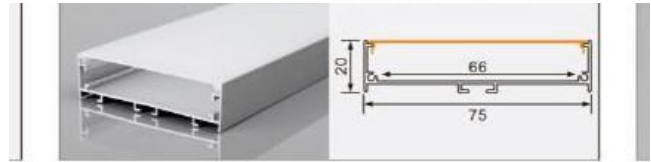

47 mm flexible LED strip / rigid LED bar

Curved surface / Three-sided emitting — Aluminum profile kits

45 products in this category

XT434 2515

L × 25 × 15 mm

22 mm flexible LED strip / rigid LED bar

BG149 7520