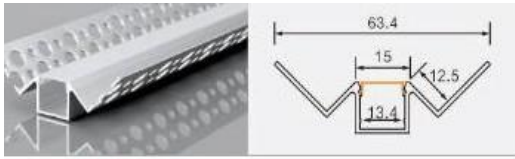

Trim / Ambient light — Aluminum profile kits

105 products in this category

XT654 15 tile internal corner
L × 63.4 × 33 mm
12 mm flexible LED strip