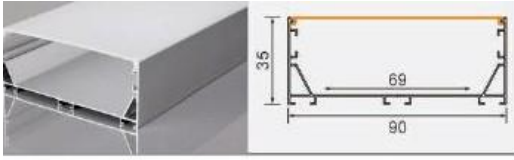

BG15 15040 with flange

L × 166 × 40 mm

125 mm flexible LED strip / rigid LED bar

BG-236 9035

L × 90 × 35 mm

69 mm flexible LED strip / rigid LED bar