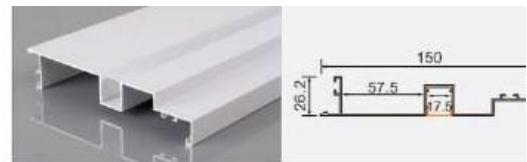

XT1013 15026 double-eyelid
L × 150 × 26.2 mm
17 mm flexible LED strip / rigid LED bar