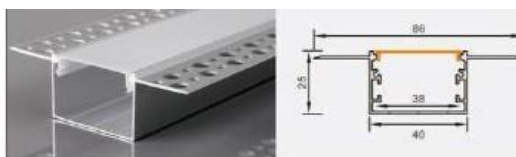

XT563 4025 double-top trim
L × 86 × 25 mm
38 mm flexible LED strip / rigid LED bar