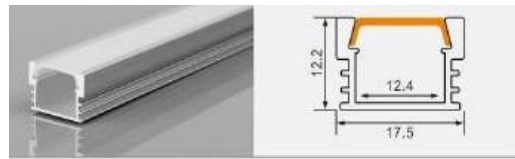

XT211 1712
L × 17.5 × 12.2 mm
12 mm flexible LED strip / rigid LED bar