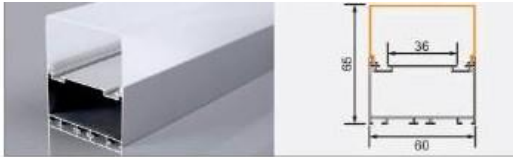

BG09 4040 with flange

L × 56 × 40 mm

15 mm flexible LED strip / rigid LED bar

BG83 7035 with flange

L × 86 × 35 mm

62 mm flexible LED strip / rigid LED bar

BG78 6065 three-sided emitting

L × 60 × 65 mm