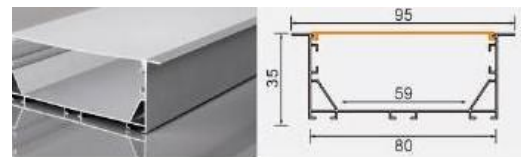

L × 150 × 40 mm

125 mm flexible LED strip / rigid LED bar

BG20 8075

L × 80 × 75 mm

55 mm flexible LED strip / rigid LED bar

BG-222 8035 with flange

L × 95 × 35 mm

59 mm flexible LED strip / rigid LED bar