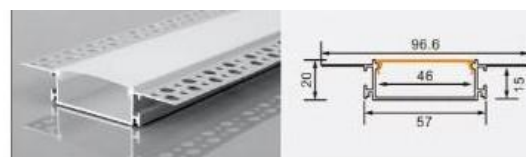

XT381 5720 double-top trim
L × 96.6 × 20 mm