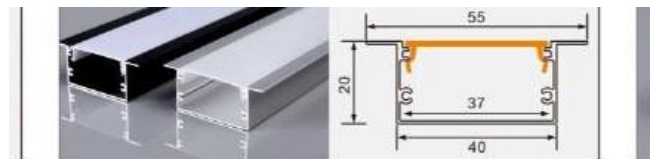

XT436 4020 with flange

L × 55 × 20 mm

37 mm flexible LED strip / rigid LED bar