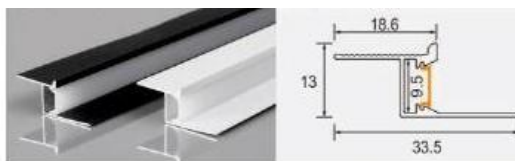

10 mm flexible LED strip

XT-905 3313 small indirect light
L × 33.7 × 13 mm