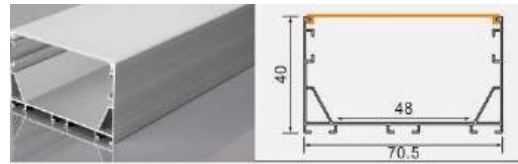

BG-7040M 7040
L × 70 × 40 mm
48 mm flexible LED strip / rigid LED bar