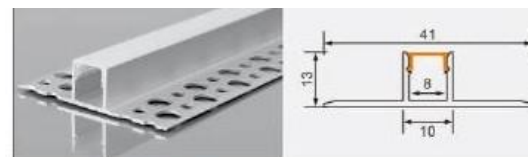

46 mm flexible LED strip / rigid LED bar