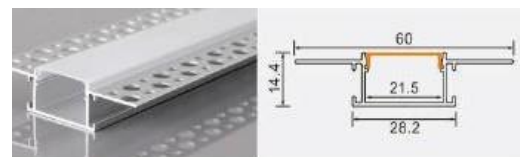

XT974 6014 double-top trim

L × 60 × 14.4 mm