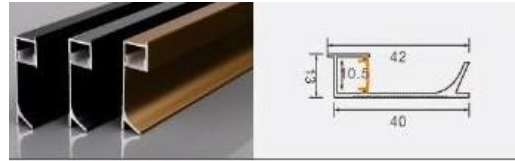

JP19 1311 with flange

L × 17.3 × 10.7 mm

10 mm flexible LED strip

7 mm flexible LED strip

XT649 4013 skirting

L × 42 × 13 mm

10 mm flexible LED strip