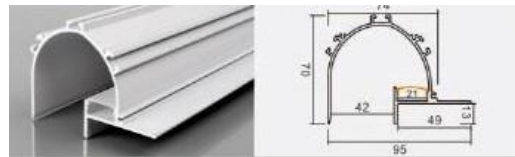

XT674 9570 indirect light
L × 95 × 70 mm
20 mm flexible LED strip