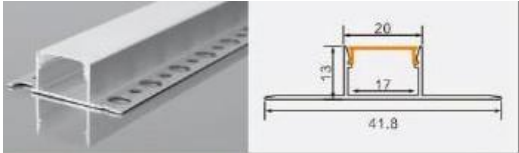

XT-909/910 8381 crown molding
L × 83 × 81 mm
8 mm flexible LED strip

XT574 3626 wall light
L × 36 × 264.5 mm
12 mm flexible LED strip

XT766 Single-row perforated 20, double-bottom trim
L × 41.8 × 13 mm
17 mm flexible LED strip / rigid LED bar

XT832+714 8585 corner trim
L × 85 × 85 mm
18 mm flexible LED strip