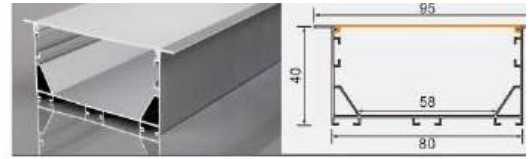

BG-8040A 8040 with flange
L × 95 × 40 mm
58 mm flexible LED strip / rigid LED bar