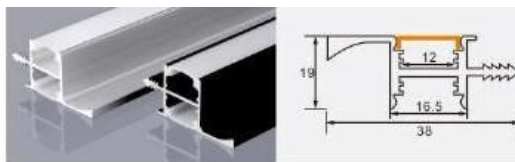

XT548 3819 shelf

L × 38 × 19 mm

12 mm flexible LED strip