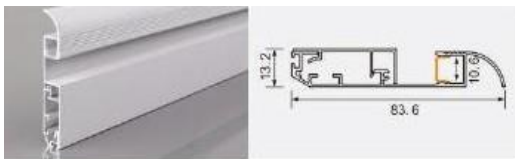

XT906+907 Surface-mount 8413 skirting
L × 83.6 × 13.2 mm
10 mm flexible LED strip / rigid LED bar