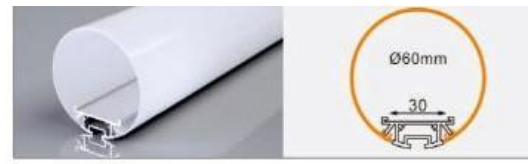

XT230 Round 60 (large)
L × ø60 mm
30 mm flexible LED strip / rigid LED bar