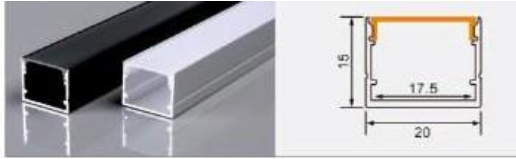

XT398 2015

L × 20 × 15 mm

17 mm flexible LED strip / rigid LED bar