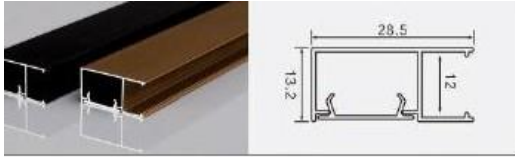

JP01/JP09 combo 1329 combination
L × 28.5 × 13.2 mm
12 mm flexible LED strip