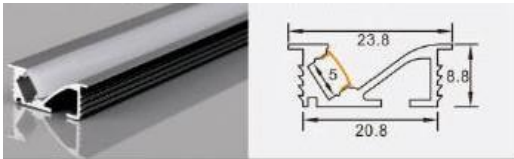

XT329 2409 cabinet shelf
L × 23.8 × 8.8 mm
5 mm flexible LED strip