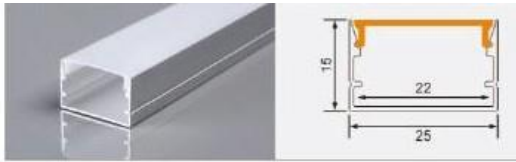

Curved surface / Three-sided emitting — Aluminum profile kits

45 products in this category

XT434 2515

L × 25 × 15 mm

22 mm flexible LED strip / rigid LED bar