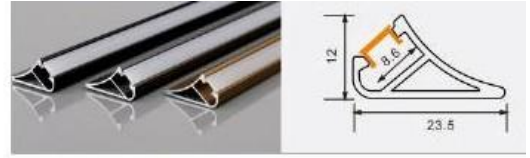

XT231B 0809 PC, with flange

L × 7.8 × 9 mm
5 mm flexible LED strip

XT163 1707 with flange

L × 24.7 × 7 mm
12 mm flexible LED strip / rigid LED bar

JP15 2412 surface-mount

L × 23.5 × 12 mm
8 mm flexible LED strip