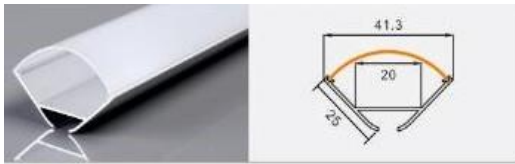

12 mm flexible LED strip / rigid LED bar

XT632 2020 triangle

L × 20 × 20 mm

12 mm flexible LED strip / rigid LED bar

XT307 1307 magnet
 L × 13.3 × 6.9 mm
 12 mm flexible LED strip / rigid LED bar

XT950 1710
 L × 17 × 9.9 mm
 15 mm flexible LED strip / rigid LED bar