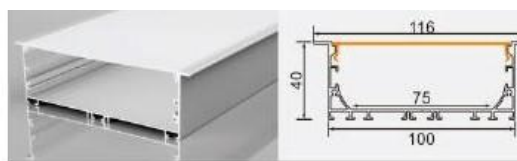

75 mm flexible LED strip / rigid LED bar

BG13 10040 with flange
L × 116 × 40 mm