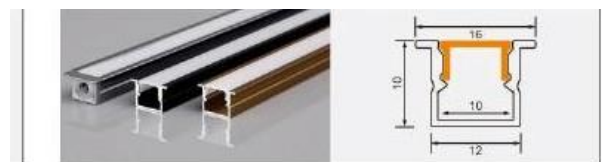

XT538 1210 with flange
L × 16 × 10 mm
10 mm flexible LED strip / rigid LED bar