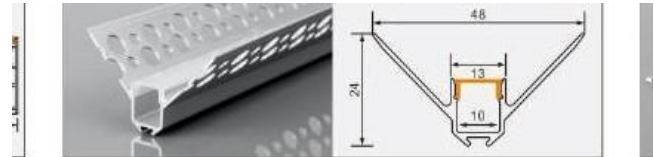

XT324 4824 internal-corner trim

L × 48 × 24 mm
10 mm flexible LED strip / rigid LED bar