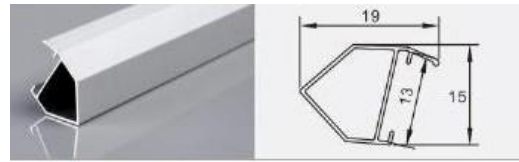

XT452 1013 with flange

L × 14 × 13 mm

8 mm flexible LED strip / rigid LED bar

XT406 1509 with flange

L × 18.5 × 8.8 mm

12 mm flexible LED strip / rigid LED bar

XT61 1915 V-channel

L × 19 × 15 mm