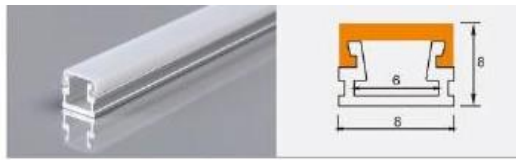

XT209 0808
L × 8 × 8 mm
5 mm flexible LED strip / rigid LED bar