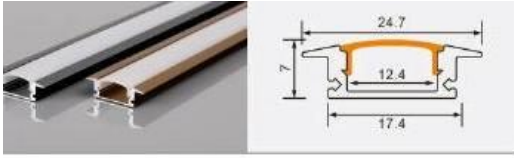

JP05 2112 surface-mount

L × 20.6 × 12.1 mm
9 mm flexible LED strip