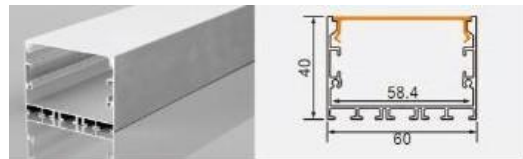

BG29 7535

L × 80 × 35 mm

72 mm flexible LED strip / rigid LED bar

BG79 7070 three-sided emitting

L × 70 × 70 mm

45 mm flexible LED strip / rigid LED bar

BG50 6040

L × 60 × 40 mm