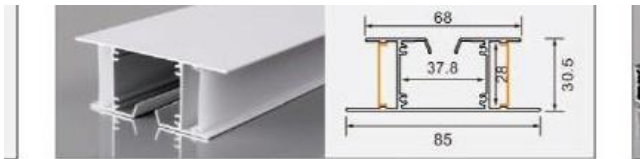

XT916 8530 wall light
L × 85 × 30.5 mm
28 mm flexible LED strip