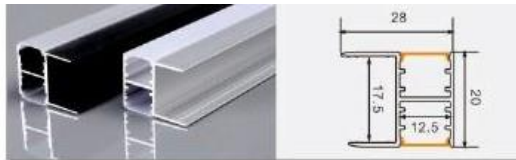

XT345 2820 rear-mount panel clamp
L × 28 × 20 mm
12 mm flexible LED strip / rigid LED bar