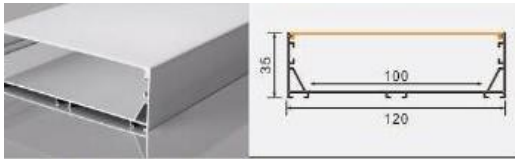

Economy office light — Aluminum profile kits

10 products in this category

BG-204 12035

L × 120 × 35 mm

100 mm flexible LED strip / rigid LED bar