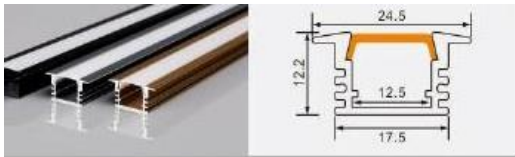

XT255 1712 with flange
L × 24.5 × 12.2 mm
12 mm flexible LED strip / rigid LED bar