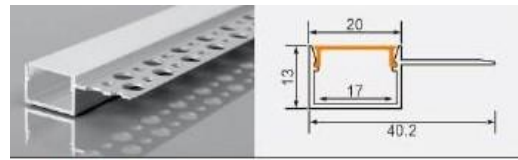

XT709 2013 single-top trim
L × 40 × 13 mm
17 mm flexible LED strip / rigid LED bar