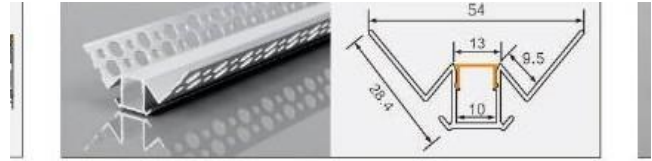

WR-15040 15040

L × 150 × 40 mm

138 mm flexible LED strip / rigid LED bar

21 mm flexible LED strip / rigid LED bar

XT651 13 tile internal corner

L × 54 × 28.4 mm

10 mm flexible LED strip