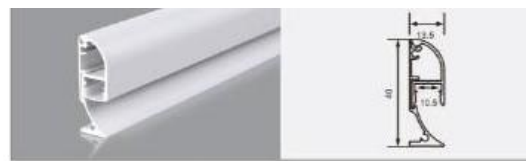

L × 60 × 13 mm

12 mm flexible LED strip

XT548 3819 shelf

L × 38 × 19 mm

12 mm flexible LED strip

XT164 1707

L × 17.4 × 7 mm

12 mm flexible LED strip / rigid LED bar