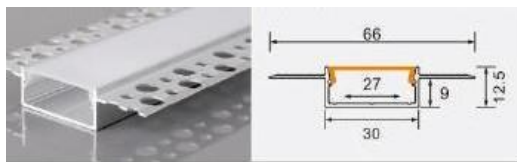

XT932 3013 double-top trim 1.2

L × 66 × 12.5 mm

27 mm flexible LED strip / rigid LED bar