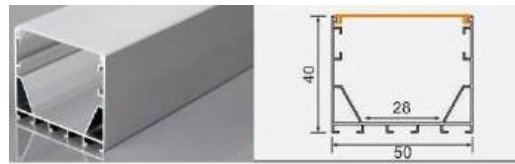

BG-5040M 5040
L × 50 × 40 mm
28 mm flexible LED strip / rigid LED bar