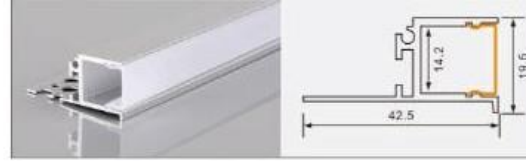

XT694 4319 side trim
L × 42.5 × 15.9 mm
14 mm flexible LED strip