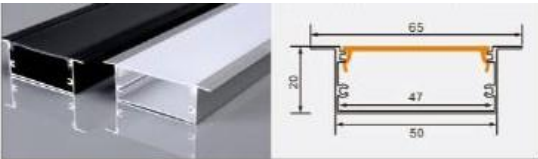

XT204 3535 with flange

L × 43 × 35 mm

32 mm flexible LED strip / rigid LED bar

XT433 2015 with flange

L × 27 × 15 mm

17 mm flexible LED strip / rigid LED bar

XT443 5020 with flange

L × 65 × 20 mm