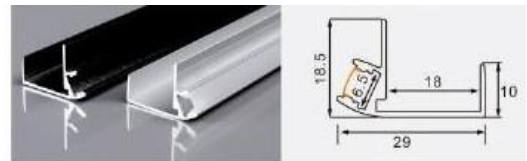

XT321 1829 shelf

L × 18.5 × 29 mm

5 mm flexible LED strip