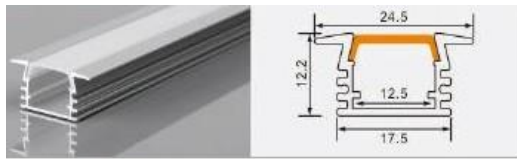

XT217 1712 with flange
L × 24.5 × 12.2 mm
12 mm flexible LED strip / rigid LED bar