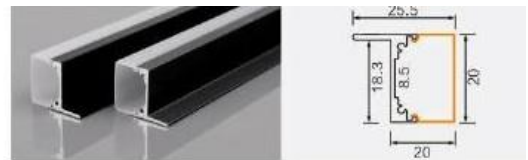

XT493 2520 rear-mount movable
L × 25.5 × 20 mm
8 mm flexible LED strip