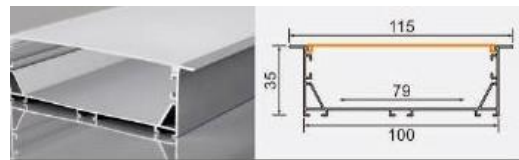

BG-223 10035 with flange

L × 115 × 35 mm

79 mm flexible LED strip / rigid LED bar