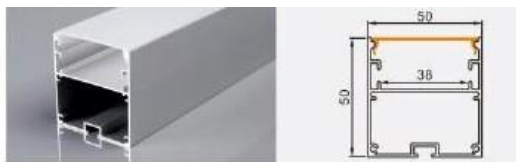

BG97 5050
L × 50 × 50 mm
38 mm flexible LED strip / rigid LED bar