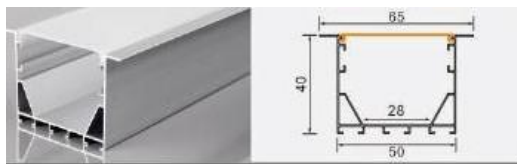

BG-5040A 5040 with flange
L × 65 × 40 mm
28 mm flexible LED strip / rigid LED bar