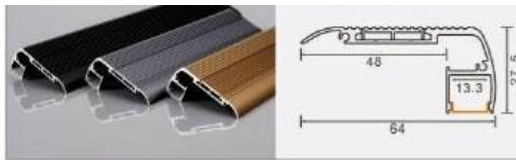

XT644+643 6427 stair tread
L × 64 × 27.5 mm
13 mm flexible LED strip