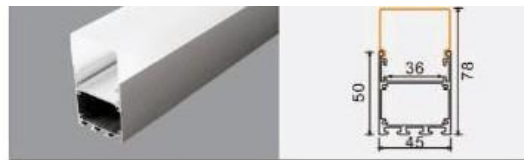

XT305 4550 three-sided emitting
L × 45 × 50 mm
36 mm flexible LED strip / rigid LED bar