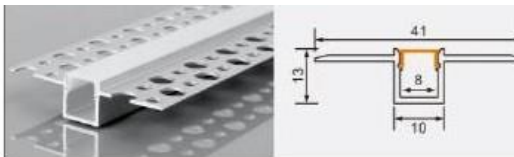

XT786 7040 indirect light
L × 70 × 10.2 mm

XT791 0812 double-top trim
L × 48 × 12 mm
5 mm flexible LED strip

XT825 4533 indirect light, plaster
L × 45.4 × 33 mm
12 mm flexible LED strip

XT789 8132 indirect light
L × 81.4 × 32 mm
12 mm flexible LED strip