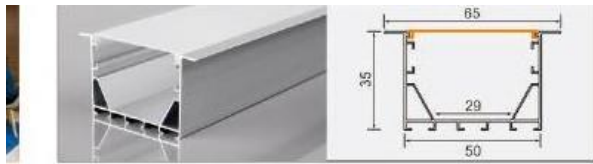

Double-layer office light — Aluminum profile kits

18 products in this category

BG-219 5035 with flange
L × 65 × 35 mm
29 mm flexible LED strip / rigid LED bar