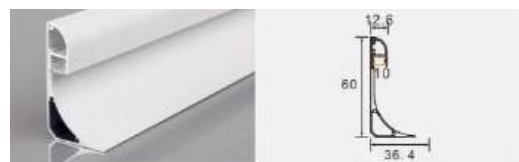

XT691+875 3760 crown molding
L × 36.5 × 60 mm
10 mm flexible LED strip