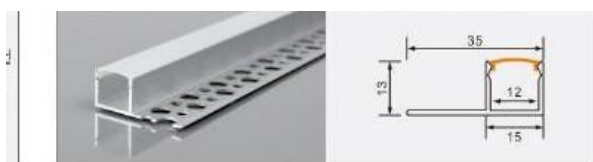

12 mm flexible LED strip / rigid LED bar

XT932 3013 double-top trim 1.2

L × 66 × 12.5 mm

27 mm flexible LED strip / rigid LED bar

WR-20040DB 20040 with flange

L × 216 × 40 mm

188 mm flexible LED strip / rigid LED bar