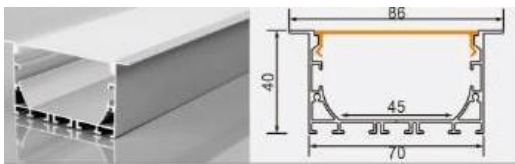

BG11 7040 with flange
L × 86 × 40 mm
45 mm flexible LED strip / rigid LED bar