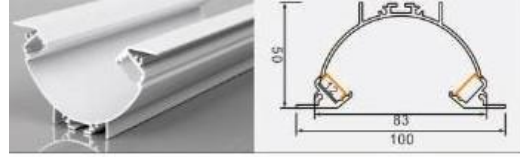

XT685 3040 trim
 L × 30.4 × 40 mm
 12 mm flexible LED strip

XT787 9935 indirect light
 L × 99 × 34.5 mm

XT381 5720 double-top trim
 L × 96.6 × 20 mm

46 mm flexible LED strip / rigid LED bar

XT630 4152 plaster
L × 40.7 × 51.5 mm
14 mm flexible LED strip