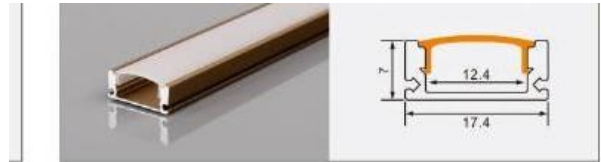

L × 15.8 × 15.8 mm

10 mm flexible LED strip / rigid LED bar

XT672 1212

L × 12 × 12 mm

10 mm flexible LED strip / rigid LED bar

XT164 1707

L × 17.4 × 7 mm

12 mm flexible LED strip / rigid LED bar