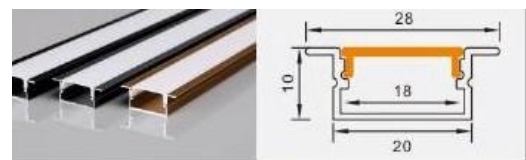

XT400 2010 with flange
L × 28 × 10 mm
17 mm flexible LED strip / rigid LED bar