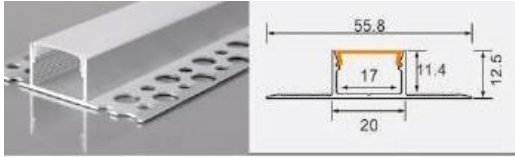

XT930 2013 double-bottom trim 1.2

L × 55.8 × 12.5 mm
17 mm flexible LED strip / rigid LED bar