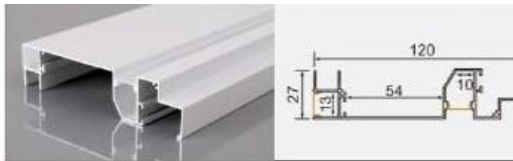

XT988 12027 double-eyelid
L × 120 × 27 mm
10 mm flexible LED strip / rigid LED bar