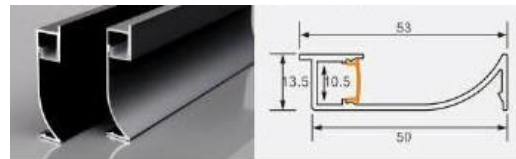

XT686 5313 skirting
L × 53 × 13.5 mm
10 mm flexible LED strip