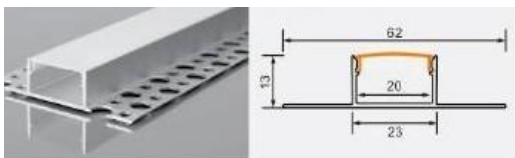

XT712 2313 double-bottom trim

L × 62 × 13 mm
20 mm flexible LED strip / rigid LED bar