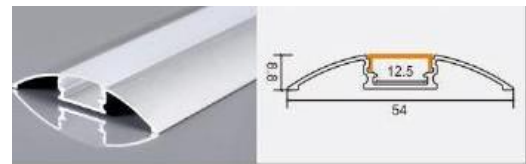

XT67 5409 arc-shaped
L × 54 × 8.8 mm
12 mm flexible LED strip / rigid LED bar