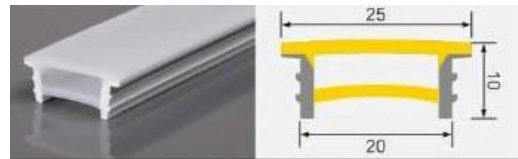

2010 No-thread top-emitting

L × 20 × 10 mm

12 mm flexible LED strip