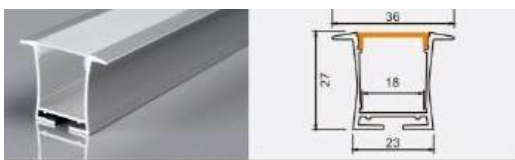

XT338 2327 with flange
L × 36 × 27.6 mm
18 mm flexible LED strip / rigid LED bar