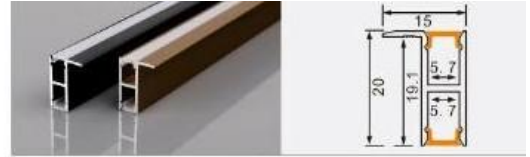

JP26 1520 rear-mount movable
L × 15 × 20 mm
5 mm flexible LED strip