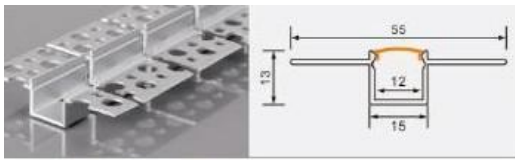

26 mm flexible LED strip / rigid LED bar

Trim keel — Aluminum profile kits

15 products in this category

XT690+691 6014 skirting
 L × 60 × 14 mm
 10 mm flexible LED strip / rigid LED bar

XT558 3020 with flange, floor walk-on
 L × 41.6 × 20 mm
 18 mm flexible LED strip / rigid LED bar