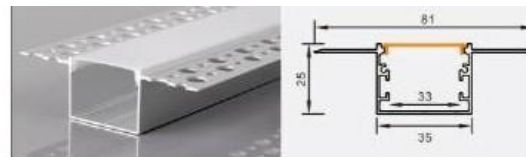

XT562 3525 double-top trim
L × 81 × 25 mm
33 mm flexible LED strip / rigid LED bar