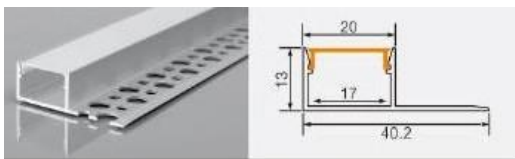

XT708 2013 single-bottom trim
L × 40 × 13 mm
17 mm flexible LED strip