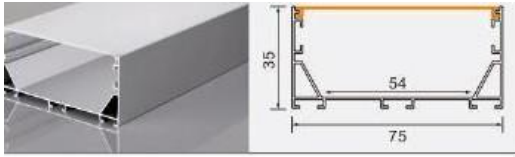

BG-239 7535