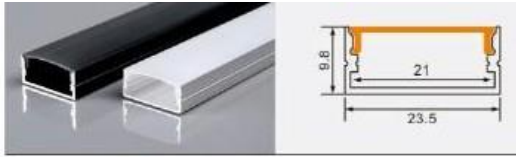

20 mm flexible LED strip / rigid LED bar