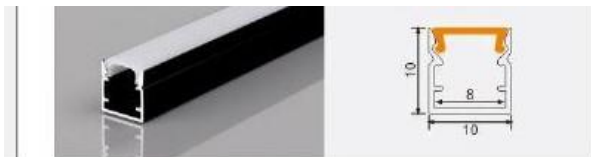

XT453 1010
L × 10 × 10 mm
8 mm flexible LED strip / rigid LED bar