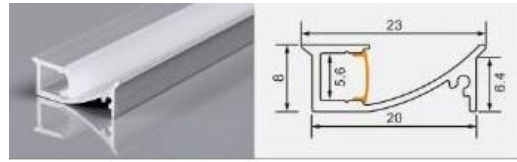

XT342 2308 cabinet shelf
L × 23 × 8 mm
5 mm flexible LED strip