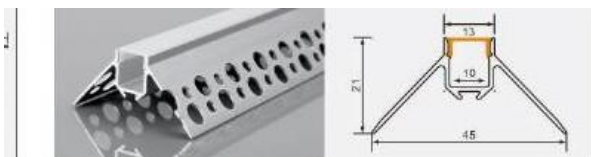

XT325 4521 external-corner trim

L × 45 × 20 mm