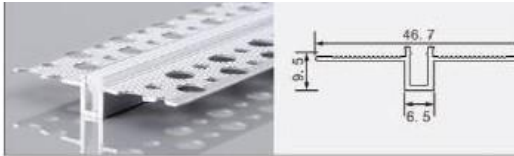

XT814 4710 silicone double-top trim
L × 46.7 × 9.5 mm
5 mm flexible LED strip / rigid LED bar