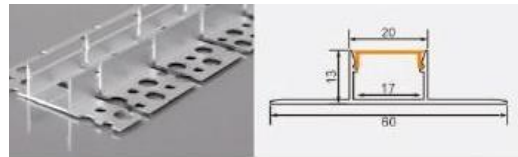

XT710 2013 double-bottom keel
L × 60 × 13 mm
17 mm flexible LED strip / rigid LED bar